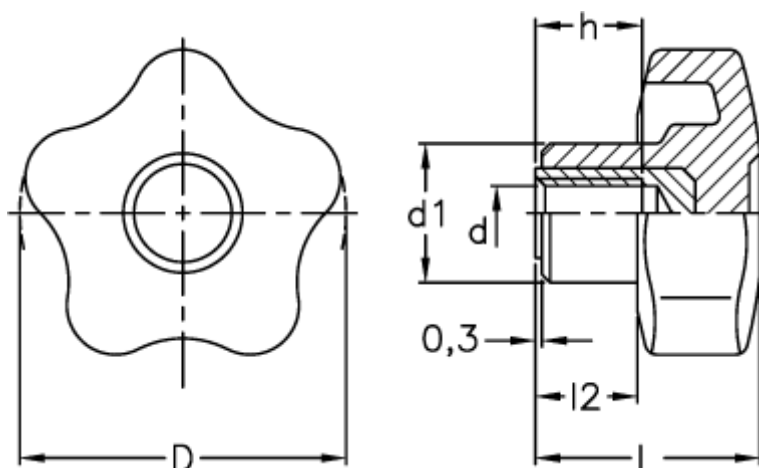

Data Sheet

Article number: 23020698126

Description: E+G Lobe knob
VCT.25 B-M5-C6, red cap

Measures

D	= 25
d1	= 13
d 6H	= M5
h	= 10
L	= 19
l2	= 8